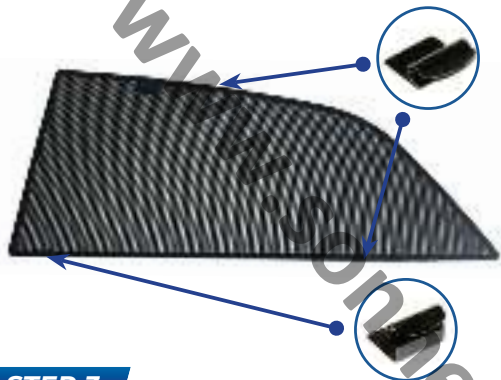

Installation

HYUNDAI I20 5DR
HYU-I20-5B

Components Needed

Side Shade Installation

STEP 1